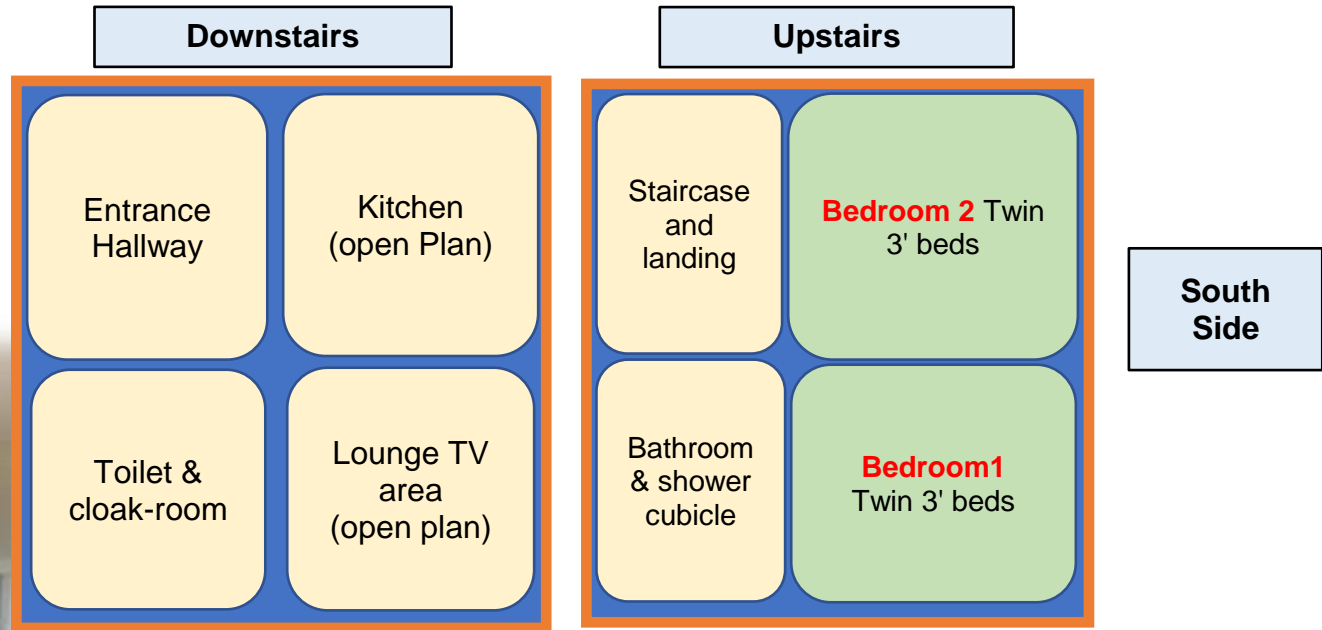

Janet's House
A 2 bedroomed house with downstairs WC and cloakroom, open plan kitchen and lounge. Upstairs, a large bathroom, WC and enclosed shower cubicle.

Not to scale

Janet's House Property Layout