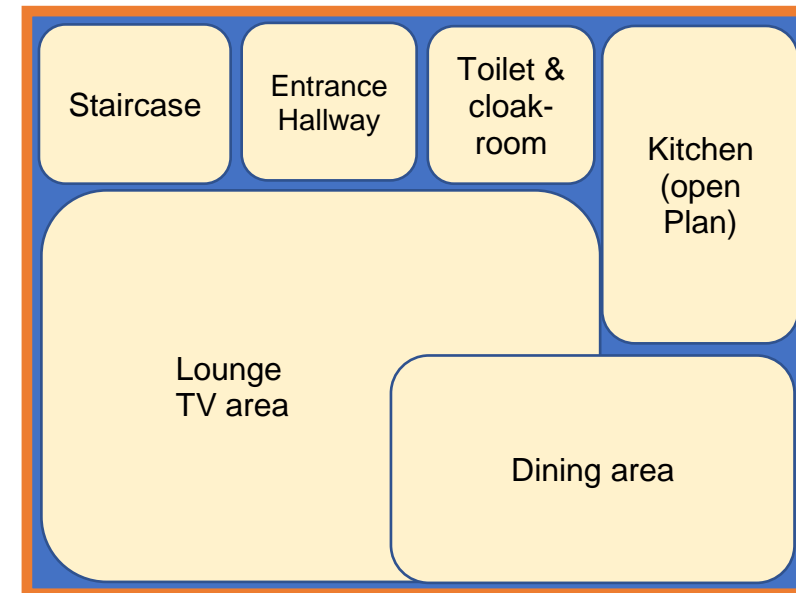

Victoria's House.

A three bed roomed house with a downstairs WC and cloakroom.

Large open plan living room, dining area and galley kitchen.

Upstairs, there is a large bathroom, with an enclosed shower cubicle, WC and separate bath.

The Master Bedroom also has an en suite WC & shower.

Upstairs

Downstairs

South Side

Patio, table and chairs

Not to scale

Victoria's House Property Layout